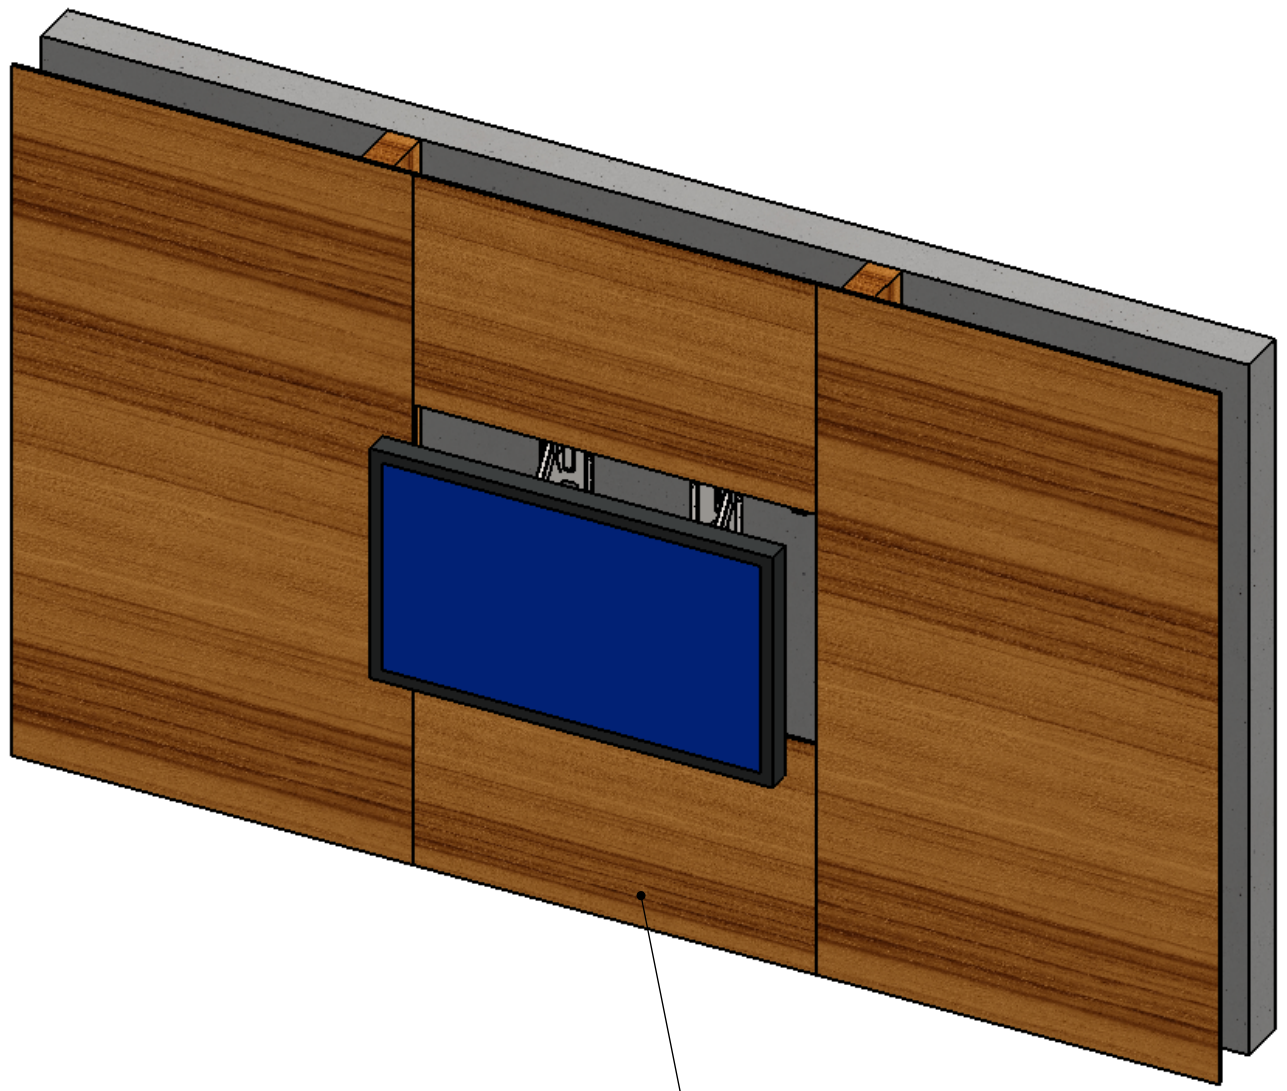

Screen 'IN'

Representative Panasonic TH-103PF12E Screen.

Representative Cabinet.

Screen 'OUT'

Removable Lower Access Panel.

Wall Mounting Positions